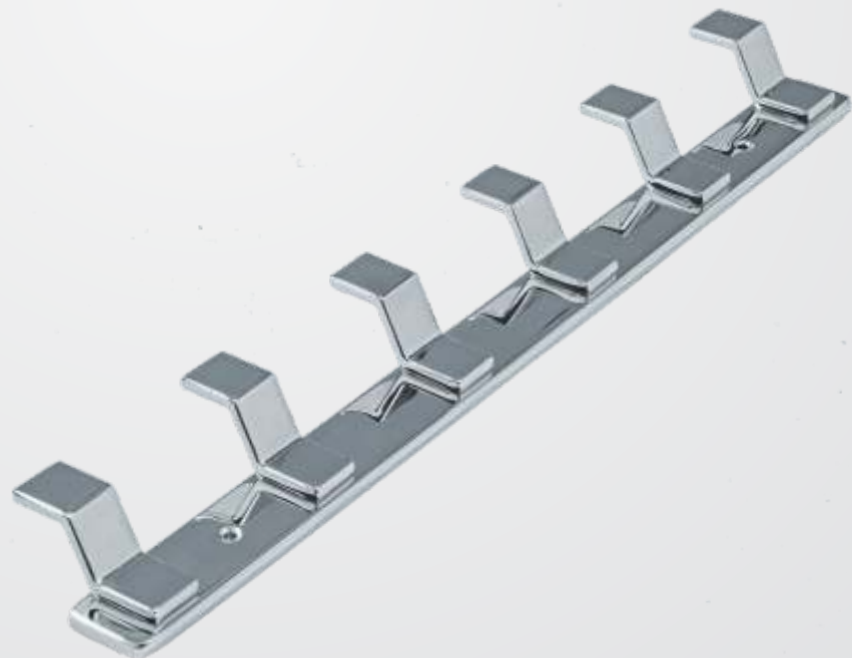

## TOWER BOLT

Product's Name	<b>TB-301</b>
Product's Finish	<b>Steel Finish</b>
Product's Material	<b>Aluminium, SS</b>
Product's Size	<b>4, 6, 8, 10, 12</b>
Packing	<b>5 Pcs.</b>

**KHUTTI** COLLECTION

Product's Name	<b>KT-351</b>
Product's Finish	<b>C.P.</b>
Product's Material	<b>Zinc Alloy</b>
Product's Size	<b>2   3   4   6 Pins</b>
Packing	<b>10   10   5   5 Pcs.</b>