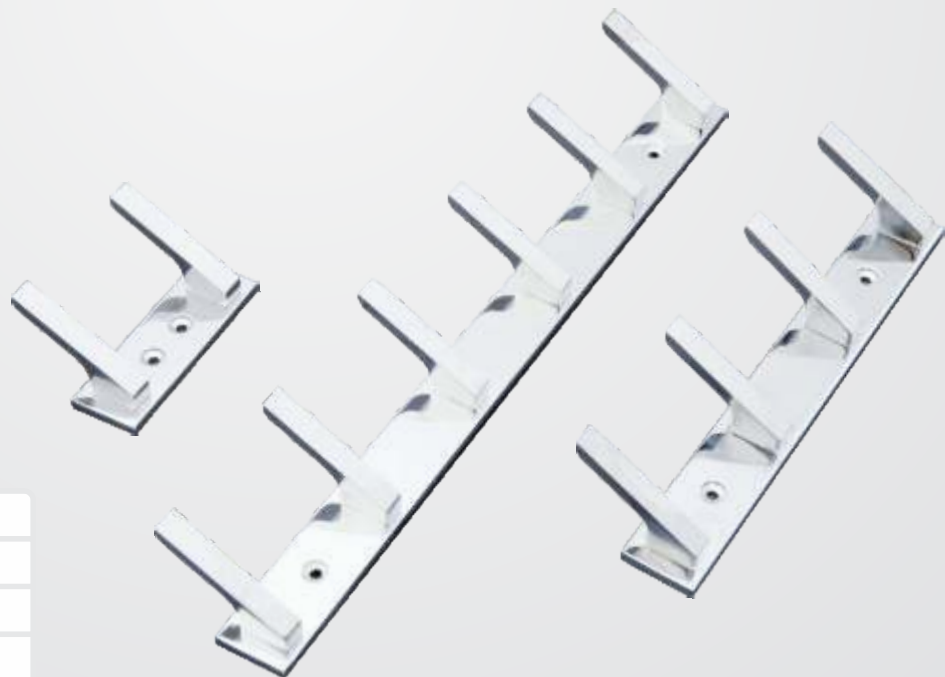

Product's Name	KT-356
Product's Finish	C.P.
Product's Material	Aluminium
Product's Size	2 | 3 | 4 | 6 Pins
Packing	20 | 20 | 10 | 10 Pcs.