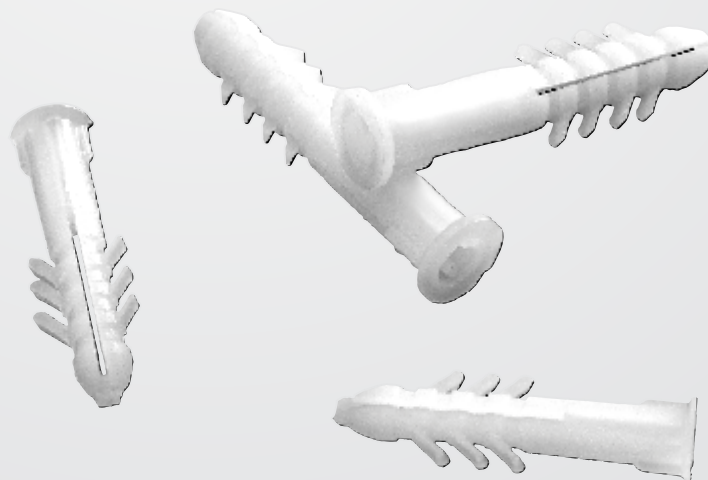

Product's Name	WP-402
Product's Finish	White
Product's Material	H.D.P.E
Product's Size	38mm | 50mm
Packing	100 Pcs. | 50 Pcs.