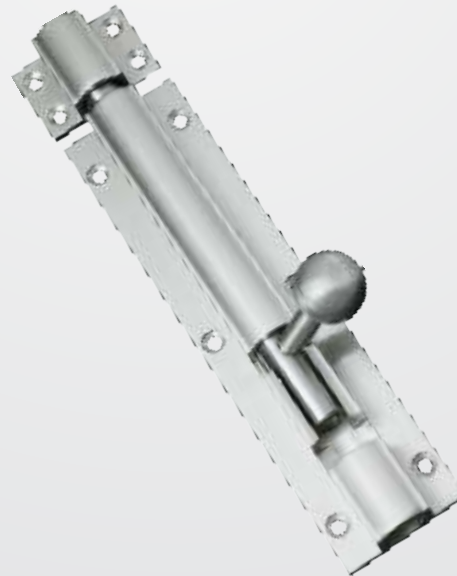

## BABY LATCH

Product's Name	<b>BL-226</b>
Product's Finish	<b>C.P.</b>
Product's Material	<b>Aluminium</b>
Product's Size	<b>4"</b>
Packing	<b>8 Pcs.</b>

## DOOR CLOSER

**DC-276**

Product's Name	<b>DC-276</b>
Product's Finish	<b>Silver</b>
Product's Material	<b>Aluminium Extruded Body</b>
Packing	<b>1 Pc.</b>

**TB-301**

## TOWER BOLT

Product's Name	<b>TB-301</b>
Product's Finish	<b>Steel Finish</b>
Product's Material	<b>Aluminium, SS</b>
Product's Size	<b>4, 6, 8, 10, 12</b>
Packing	<b>5 Pcs.</b>

**KHUTTI** COLLECTION

Product's Name	<b>KT-351</b>
Product's Finish	<b>C.P.</b>
Product's Material	<b>Zinc Alloy</b>
Product's Size	<b>2   3   4   6 Pins</b>
Packing	<b>10   10   5   5 Pcs.</b>